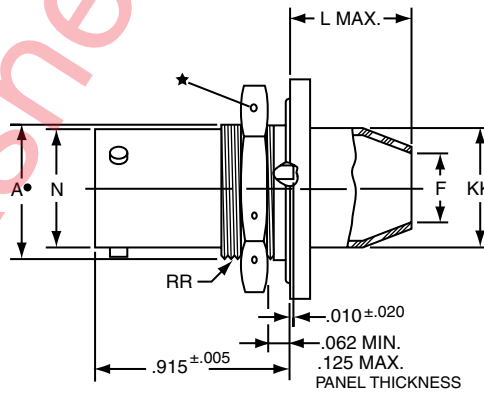

# LJT07R (MS27468) Series I – Crimp Jam Nut Receptacle

**PART #** Part number reference. To complete, see how to order pages 62-66.  
**Commercial**

Connector Type	Shell Style	Service Class	Shell Size & Insert Arrg	Contact Type	Alternate Position	Special Variations
LJT	07	RE	22-2	P	A	(XXX)

**Military**

MS Number	Service Class	Shell Size	Finish	Insert Arrg	Contact Style (P or S)	Alternate Position
MS27498	E	1	A	18	P	A

VIEW D ENLARGED FOR COAXIAL USE ONLY

LJT07RE-XX-XXX (MS27468E)  
 LJT07RT-XX-XXX (MS27468T)

LJT07RP-XX-XXX (MS27468P)

- .059 Dia. Min. 3 lockwire holes.
- Formed lockwire hole design (6 holes) is optional.
- "D" shaped mounting hole dimensions.

Shell Size	A* +.000 -.010	C Max.	F Dia. ±.010	H Hex +.017 -.016	L Max.	N +.001 -.005	S ±.016	T* +.010 -.000	V Thread Class 2A (Plated)	KK Dia. Max.	RR Thread Class 2A (Plated)
9	.669	1.199	.444	.875	.625	.572	1.062	.697	.4375-28 UNEF	.608	.6875-24 UNEF
11	.769	1.386	.558	1.000	.625	.700	1.250	.822	.5625-24 UNEF	.734	.8125-20 UNEF
13	.955	1.511	.683	1.188	.625	.850	1.375	1.007	.6875-24 UNEF	.858	1.0000-20 UNEF
15	1.084	1.636	.808	1.312	.625	.975	1.500	1.134	.8125-20 UNEF	.984	1.1250-18 UNEF
17	1.208	1.761	.909	1.438	.625	1.100	1.625	1.259	.9375-20 UNEF	1.110	1.2500-18 UNEF
19	1.333	1.949	1.034	1.562	.656	1.207	1.812	1.384	1.0625-18 UNEF	1.234	1.3750-18 UNEF
21	1.459	2.073	1.159	1.688	.750	1.332	1.938	1.507	1.1875-18 UNEF	1.360	1.5000-18 UNEF
23	1.580	2.199	1.284	1.812	.750	1.457	2.062	1.634	1.3125-18 UNEF	1.484	1.6250-18 UNEF
25	1.709	2.323	1.409	2.000	.750	1.582	2.188	1.759	1.4375-18 UNEF	1.610	1.7500-18 UNS