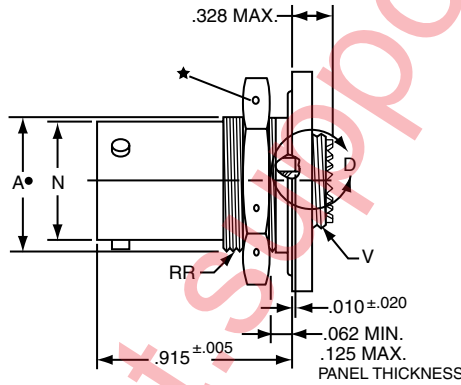

# LJT07R (MS27468) Series I – Crimp Jam Nut Receptacle

**PART #** Part number reference. To complete, see how to order pages 62-66.  
**Commercial**

Connector Type	Shell Style	Service Class	Shell Size & Insert Arrg	Contact Type	Alternate Position	Special Variations
LJT	07	RE	22-2	P	A	(XXX)

**Military**

MS Number	Service Class	Shell Size	Finish	Insert Arrg	Contact Style (P or S)	Alternate Position
MS27498	E	1	A	18	P	A

VIEW D ENLARGED FOR COAXIAL USE ONLY

LJT07RE-XX-XXX (MS27468E)  
 LJT07RT-XX-XXX (MS27468T)

LJT07RP-XX-XXX (MS27468P)

- .059 Dia. Min. 3 lockwire holes.
- Formed lockwire hole design (6 holes) is optional.
- "D" shaped mounting hole dimensions.

Shell Size	A* +.000 -.010	C Max.	F Dia. ±.010	H Hex +.017 -.016	L Max.	N +.001 -.005	S ±.016	T* +.010 -.000	V Thread Class 2A (Plated)	KK Dia. Max.	RR Thread Class 2A (Plated)
9	.669	1.199	.444	.875	.625	.572	1.062	.697	.4375-28 UNEF	.608	.6875-24 UNEF
11	.769	1.386	.558	1.000	.625	.700	1.250	.822	.5625-24 UNEF	.734	.8125-20 UNEF
13	.955	1.511	.683	1.188	.625	.850	1.375	1.007	.6875-24 UNEF	.858	1.0000-20 UNEF
15	1.084	1.636	.808	1.312	.625	.975	1.500	1.134	.8125-20 UNEF	.984	1.1250-18 UNEF
17	1.208	1.761	.909	1.438	.625	1.100	1.625	1.259	.9375-20 UNEF	1.110	1.2500-18 UNEF
19	1.333	1.949	1.034	1.562	.656	1.207	1.812	1.384	1.0625-18 UNEF	1.234	1.3750-18 UNEF
21	1.459	2.073	1.159	1.688	.750	1.332	1.938	1.507	1.1875-18 UNEF	1.360	1.5000-18 UNEF
23	1.580	2.199	1.284	1.812	.750	1.457	2.062	1.634	1.3125-18 UNEF	1.484	1.6250-18 UNEF
25	1.709	2.323	1.409	2.000	.750	1.582	2.188	1.759	1.4375-18 UNEF	1.610	1.7500-18 UNS