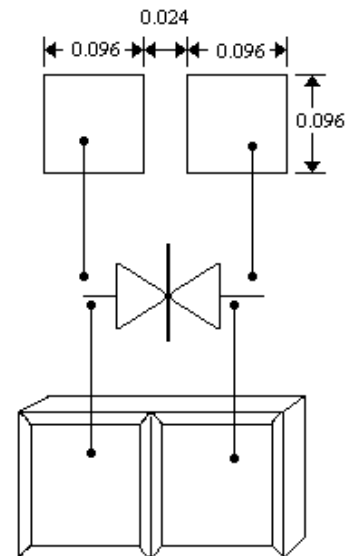

MAXIMUM RATINGS MECHANICAL

- Max Junction Temperature: 175°C
- Storage Temperature: -55°C to +175°C
- Flip Chip Peak Pulse Power: 1500 Watts (10/1000 μ s)
- Maximum non-repetitive peak power 1500 Watts (10/1000 μ s)
- Total continuous power dissipation @ $T_{lead} = 75^{\circ}C$ 2.5 W
- Turn-on time (theoretical) unidirectional 1×10^{-12}
- Turn-on time (theoretical) bidirectional 1×10^{-9}

MECHANICAL

- Weight: 0.3 grams (approximate)
- Cathode mark on top side
- Metallization Cr - Ag - Au (Both Sides)

PACKAGING

- Waffle package
- 50 pieces per pack (STANDARD)

BIDIRECTIONAL ALL DIMENSIONS NOMINAL

PAD SIZE & CIRCUIT

UNIDIRECTIONAL ALL DIMENSIONS NOMINAL

FLIP CHIP DIMENSIONS

PEAK PULSE POWER Vs PULSE TIME

POWER DERATING

CHF1.5KE6.8 thru CHF1.5KE400CA

ELECTRICAL Characteristics @ 25°C Unless otherwise specified