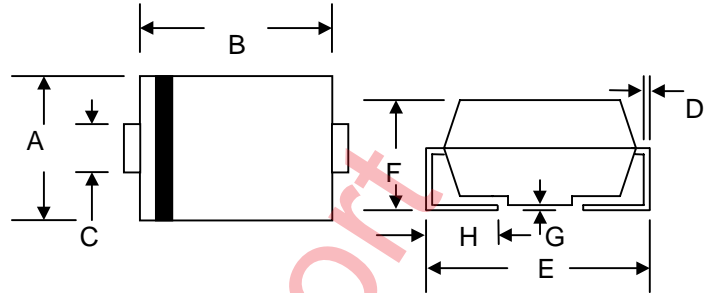

### Mechanical Data

- Case: JEDEC DO-214AB Low Profile Molded Plastic
- Terminals: Solder Plated, Solderable per MIL-STD-750, Method 2026
- Polarity: Cathode Band or Cathode Notch
- Marking:  
 Unidirectional – Device Code and Cathode Band  
 Bidirectional – Device Code Only
- Weight: 0.21 grams (approx.)

| SMC/DO-214AB         |       |       |
|----------------------|-------|-------|
| Dim                  | Min   | Max   |
| A                    | 5.59  | 6.22  |
| B                    | 6.60  | 7.11  |
| C                    | 2.92  | 3.07  |
| D                    | 0.152 | 0.305 |
| E                    | 7.75  | 8.13  |
| F                    | 2.00  | 2.62  |
| G                    | 0.051 | 0.203 |
| H                    | 0.76  | 1.27  |
| All Dimensions in mm |       |       |

“C” Suffix Designates Bi-directional Devices  
 “A” Suffix Designates 5% Tolerance Devices  
 No Suffix Designates 10% Tolerance Devices

- Note: 1. Non-repetitive current pulse, per Figure 4 and derated above  $T_A = 25^\circ\text{C}$  per Figure 1.  
 2. Mounted on 8.0mm<sup>2</sup> copper pads to each terminal.  
 3. Measured on 8.3ms single half sine-wave or equivalent square wave, duty cycle = 4 pulses per minutes maximum.